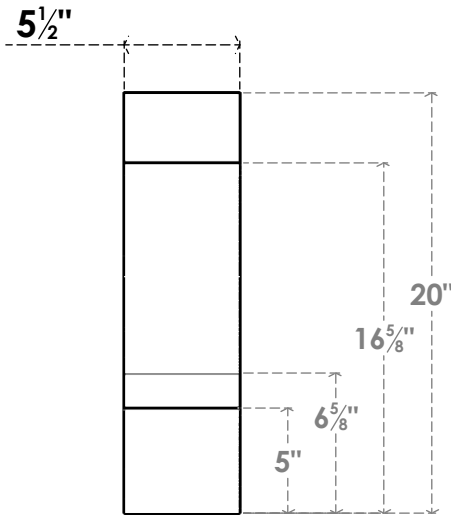

ITEM NUMBER: BRCPC055X12000X20000BOA

5 1/2"W X 12"D X 20"H BALBOA ARCHITECTURAL GRADE PVC CLOSED KNEE BRACE

SIDE PROFILE

FRONT PROFILE

ISOMETRIC

EKENA MILLWORK
2300 WEST MAIN ST.
CLARKSVILLE, TX 75426
TOLL FREE: 866-607-0453
WWW.EKENAMILLWORK.COM

NOTES

1. INSTALLATION TO BE COMPLETED IN ACCORDANCE WITH MANUFACTURER'S SPECIFICATIONS.
2. DRAWING MAY NOT BE TO SCALE
3. THIS DRAWING IS INTENDED FOR DESIGN AND PLANNING PURPOSES ONLY.
4. ALL INFORMATION CONTAINED HEREIN WAS CURRENT AT THE TIME OF DEVELOPMENT BUT MUST BE REVIEWED AND APPROVED BY THE PRODUCT MANUFACTURER TO BE CONSIDERED ACCURATE.
5. ARCHITECTURAL GRADE PVC PRODUCTS ARE MADE FROM EXPANDED CELLULAR PVC AND COME NATURALLY WHITE BUT MAY BE PAINTED