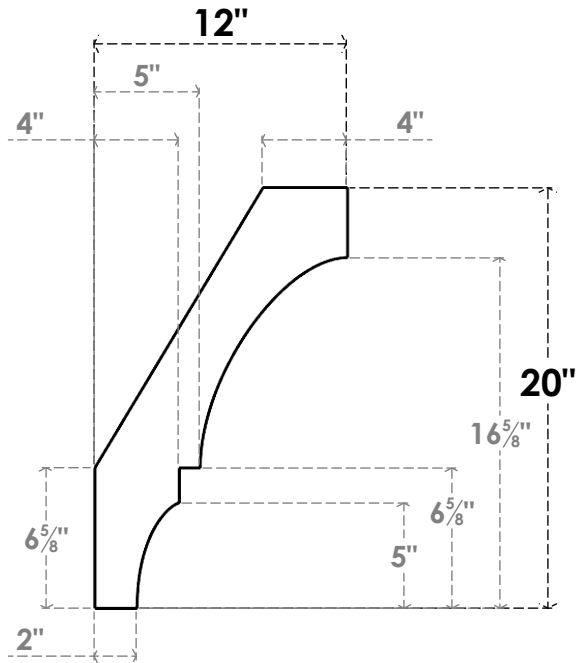

ITEM NUMBER: BRCPC055X12000X20000BOA

5 1/2"W X 12"D X 20"H BALBOA ARCHITECTURAL GRADE PVC CLOSED KNEE BRACE

SIDE PROFILE

FRONT PROFILE

ISOMETRIC

EKENA MILLWORK
2300 WEST MAIN ST.
CLARKSVILLE, TX 75426
TOLL FREE: 866-607-0453
WWW.EKENAMILLWORK.COM